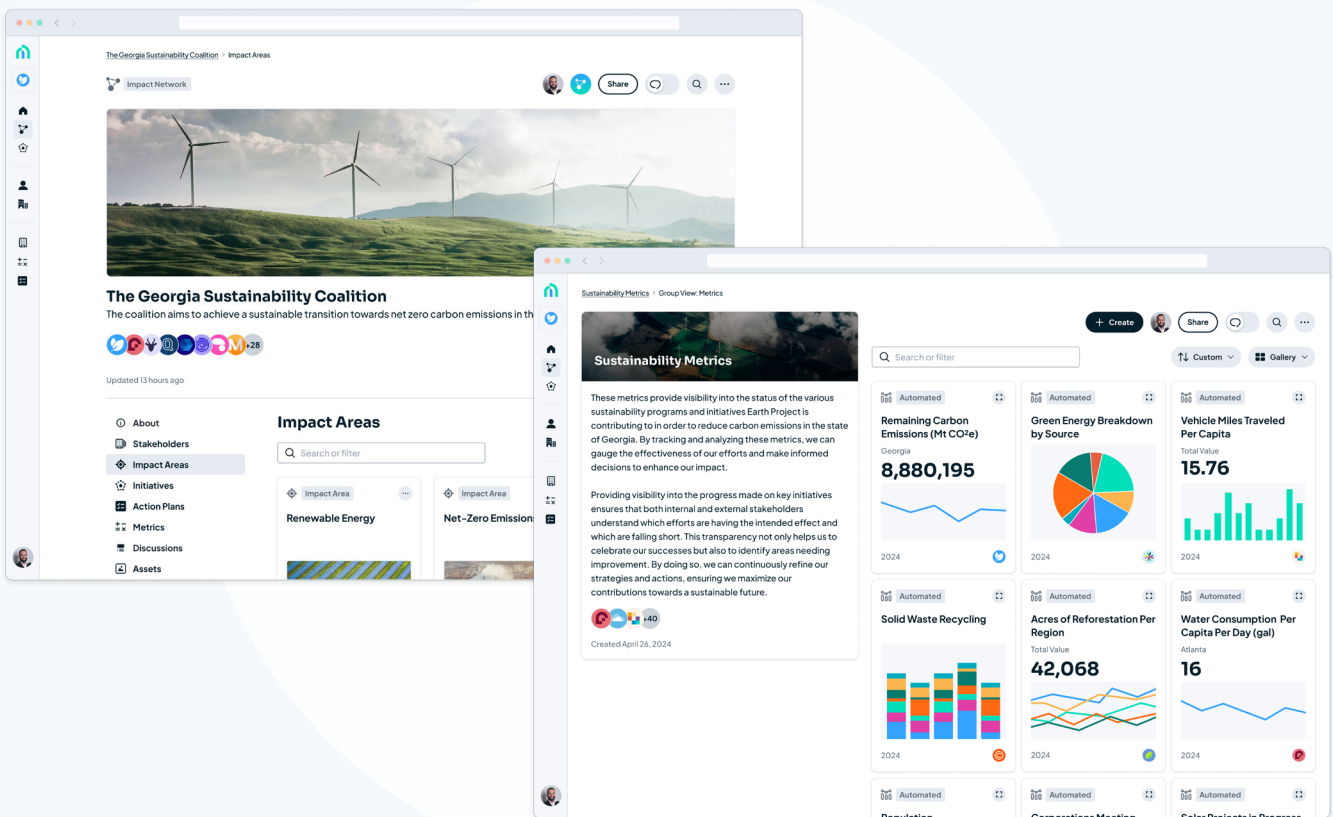

Act on shared goals. Create collective impact.

Metaimpact is a new kind of digital infrastructure enabling organizations to build purpose-driven impact networks to confront the world's biggest problems.

World issues like climate change, the racial wealth gap, and access to affordable healthcare are complex and interrelated. While organizations worldwide are committed to confronting these issues, any kind of technology to support the systems-level change required has been wholly lacking—until now. Metaimpact enables organizations to design, build, and deploy digital impact networks where multiple stakeholders can act on shared goals and monitor performance with a shared system of measurement.

How Digital Impact Networks Work

Digital impact networks are persistent, digital spaces where multiple stakeholders—corporations, nonprofits, government agencies, and the like—can convene to collaborate on complex, large-scale initiatives. Within a network, participating organizations share qualitative and quantitative data that aligns with a common agenda, curating a content-rich space that allows all stakeholders to discover shared priorities, establish new connections, self-organize on mutually beneficial initiatives, and measure individual and collective progress.

Once work is in motion, the platform provides a private, secure environment for organizations to instrument event data from any software application, system or digital endpoint. This adaptability enables the platform to gather the necessary data for tracking and visualizing performance, providing a shared system of measurement that allows all stakeholders to monitor progress and adapt strategies accordingly.