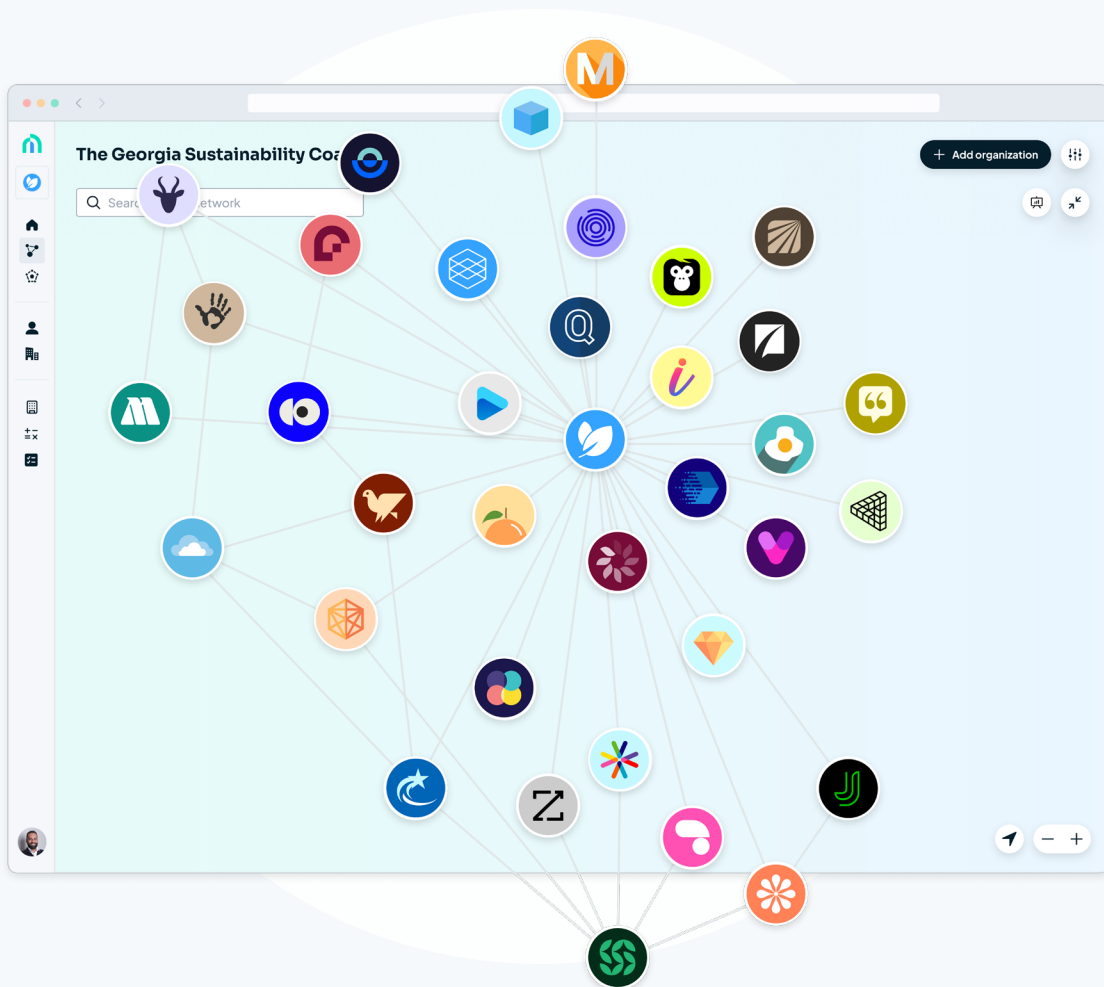

Act on shared goals. Create collective impact.

Metaimpact is a new kind of digital infrastructure enabling organizations to build purpose-driven impact networks to confront the world's biggest problems.

World issues like climate change, the racial wealth gap, and access to affordable healthcare are complex and interrelated. While organizations worldwide are committed to confronting these issues, any kind of technology to support the systems-level change required has been wholly lacking—until now. Metaimpact enables organizations to design, build, and deploy digital impact networks where multiple stakeholders can act on shared goals and monitor performance with a shared system of measurement.

How Digital Impact Networks Work

Digital impact networks are persistent, digital spaces where multiple stakeholders—corporations, nonprofits, government agencies, and the like—can convene to collaborate on complex, large-scale initiatives. Within a network, participating organizations share qualitative and quantitative data that aligns with a common agenda, curating a content-rich space that allows all stakeholders to discover shared priorities, establish new connections, self-organize on mutually beneficial initiatives, and measure individual and collective progress.

Once work is in motion, the platform provides a private, secure environment for organizations to instrument event data from any software application, system or digital endpoint. This adaptability enables the platform to gather the necessary data for tracking and visualizing performance, providing a shared system of measurement that allows all stakeholders to monitor progress and adapt strategies accordingly.